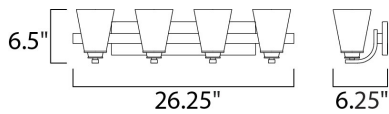

MEASUREMENTS

DIMENSION : 26.25" W x 6.5" H x 6.25" Ext
 BACK PLATE : 17.6" W x 3.93" H x 3.5" HCO
 HANGING WEIGHT : 6.26 lb

LAMPING

INPUT VOLTAGE : 120V
 BULB : 4 x 60W Incandescent E26 Medium , 240W Total
 BULB INCLUDED : (Not Included)
 DIMMABLE : Yes